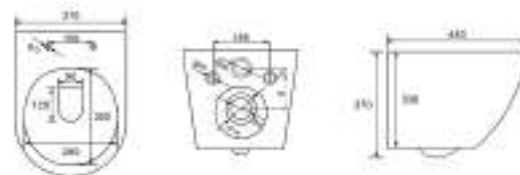

Ref.: RPLM678PRT

Pack: 0,34 kg / 0,0016 m³

CAPPUCCINNO MATE

MATT CAPPUCCINNO | CAPPUCCINNO MATE | CAPPUCCINNO MAT | MATT CAPPUCCINNO

① Pack WC FLY suspenso

S300/420

Ref.: RS2342CAPM

Pack: 29 kg / 0,10 m³