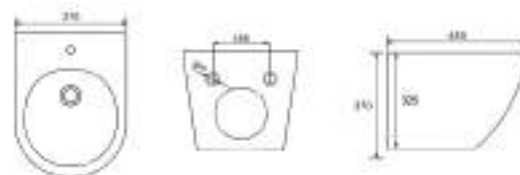

② Bidé FLY suspenso

S260/364

Ref.: RSB2342BDCAPM

Pack: 22 kg / 0,068 m³

③ Estrutura WC encastre

S200/280

Ref.: RES1101SLM

Pack: 17 kg / 0,09 m³

④ Placa PRETO MATE

S32/44

Ref.: RPLM678PRT

Pack: 0,34 kg / 0,0016 m³

Estruturas e placas
Pág. 193